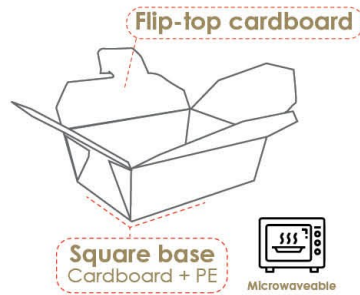

Kraft Pizza Box

Size	- 220x220x40mm	- 280x280x40mm	- 330x330x40mm
Packing	- 1x100	- 1x100	- 1x100
Description	- Small	- Medium	- Large
SAP Code	- 104547	- 104215	- 104548
Item Code	- TPPCX337	- TPPCX338	- TPPCX339

Kraft Take Out Box

Size	- 30oz	- 49oz
Packing	- 1x450	- 1x200
SAP Code	- 200677	- 200738
Item Code	- TPPPB190	- TPPPB191

Compostable Cone

Size	- ---	- ---
Packing	- 1x500	- 1x500
SAP Code	- 200792	- 200793
Item Code	- TPPPB363	- TPPPB364