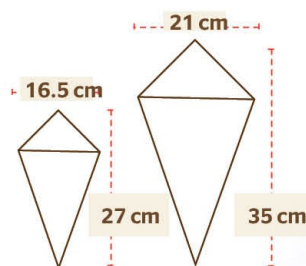

Kraft Take Out Box

Size	- 30oz	- 49oz
Packing	- 1x450	- 1x200
SAP Code	- 200677	- 200738
Item Code	- TPPPB190	- TPPPB191

Compostable Cone

Size	- ---	- ---
Packing	- 1x500	- 1x500
SAP Code	- 200792	- 200793
Item Code	- TPPPB363	- TPPPB364